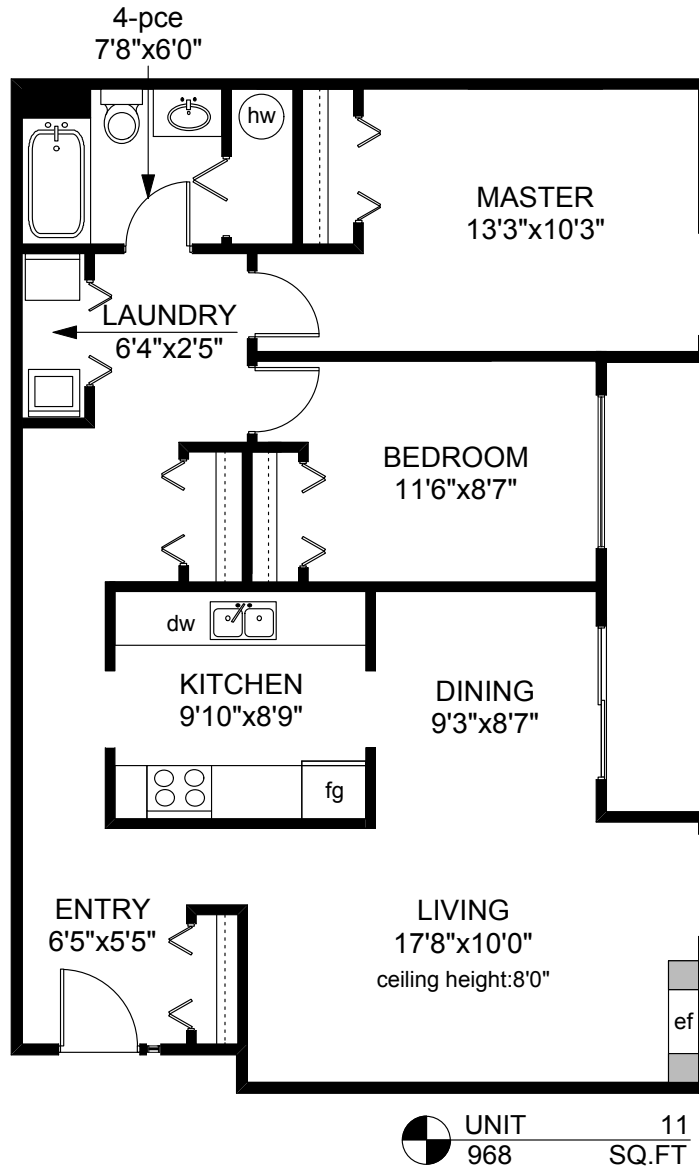

11 - 35 OBED AVENUE

	FINISHED SQ. FT.	UNFINISHED SQ. FT.	TOTAL SQ. FT.
UNIT 11	968	0	968
TOTAL	968	0	968

PREPARED FOR THE EXCLUSIVE USE OF
KERRY BATES OF
CRAIGILEA HOUSING CO-OPERATIVE

MEASURED ON: 07/02/13
DRAWING FILE: 11266