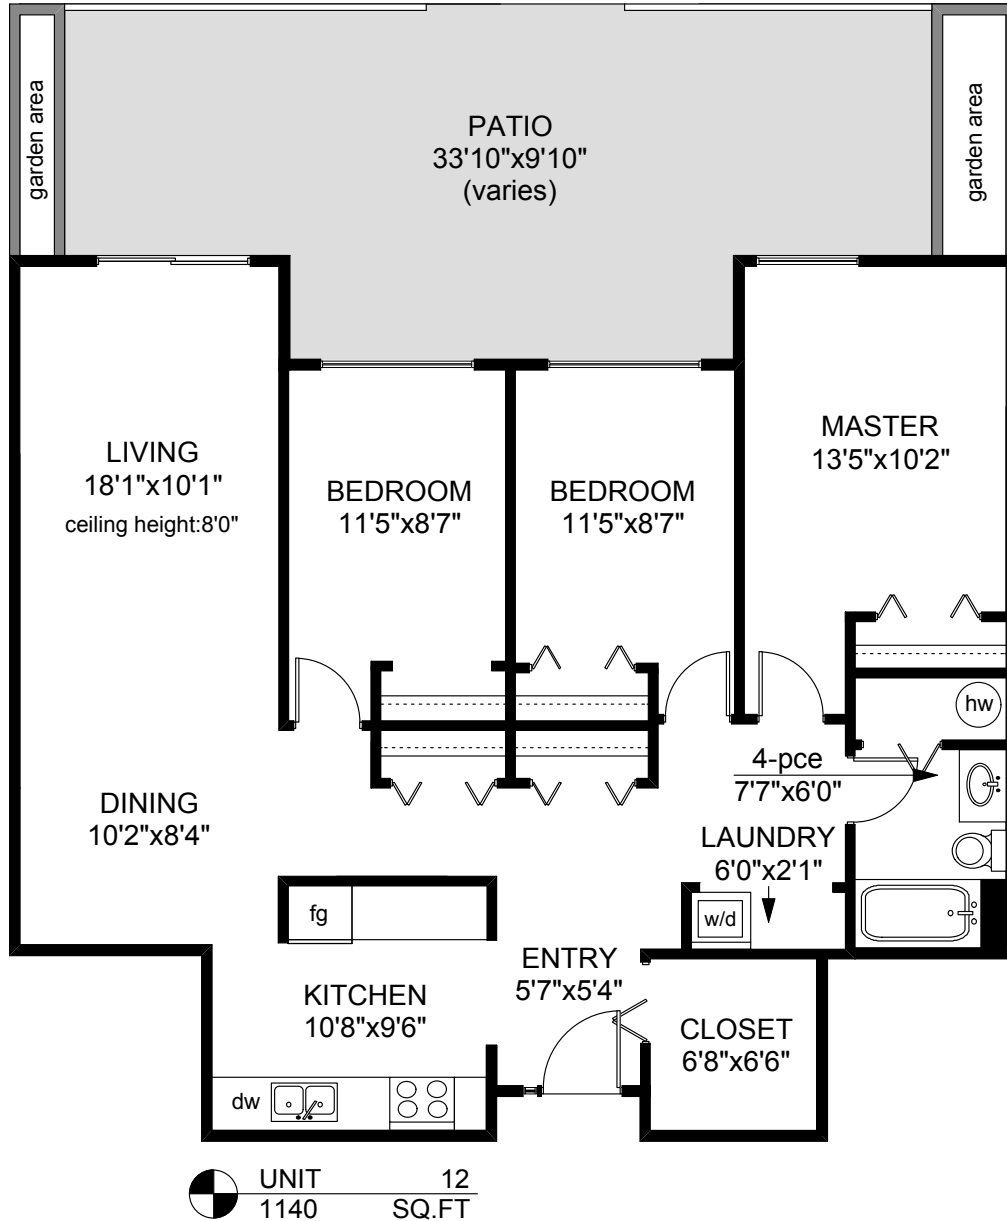

# 12 - 35 OBED AVENUE

	FINISHED SQ. FT.	UNFINISHED SQ. FT.	TOTAL SQ. FT.
UNIT 12	1140	0	1140
TOTAL	1140	0	1140
PATIO	0	403	403

PREPARED FOR THE EXCLUSIVE USE OF  
KERRY BATES OF  
CRAIGILEA HOUSING CO-OPERATIVE

MEASURED ON: 07/02/13  
DRAWING FILE: 11266

**Taf**measure VICTORIA, B.C.  
Ph. 883.8894  
www.tafmeasure.com