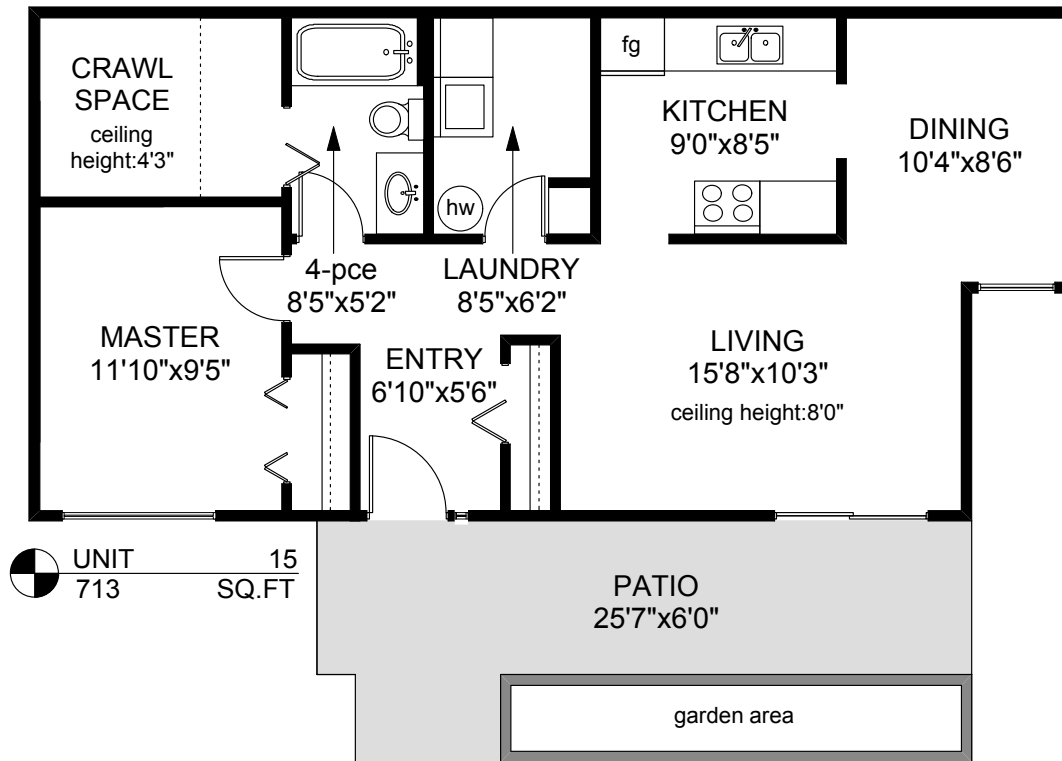

15 - 35 OBED AVENUE

	FINISHED SQ. FT.	UNFINISHED SQ. FT.	TOTAL SQ. FT.
UNIT 15	713	0	713
TOTAL	713	0	713
PATIO	0	173	173

PREPARED FOR THE EXCLUSIVE USE OF
KERRY BATES OF
CRAIGILEA HOUSING CO-OPERATIVE

MEASURED ON: 07/02/13
DRAWING FILE: 11266