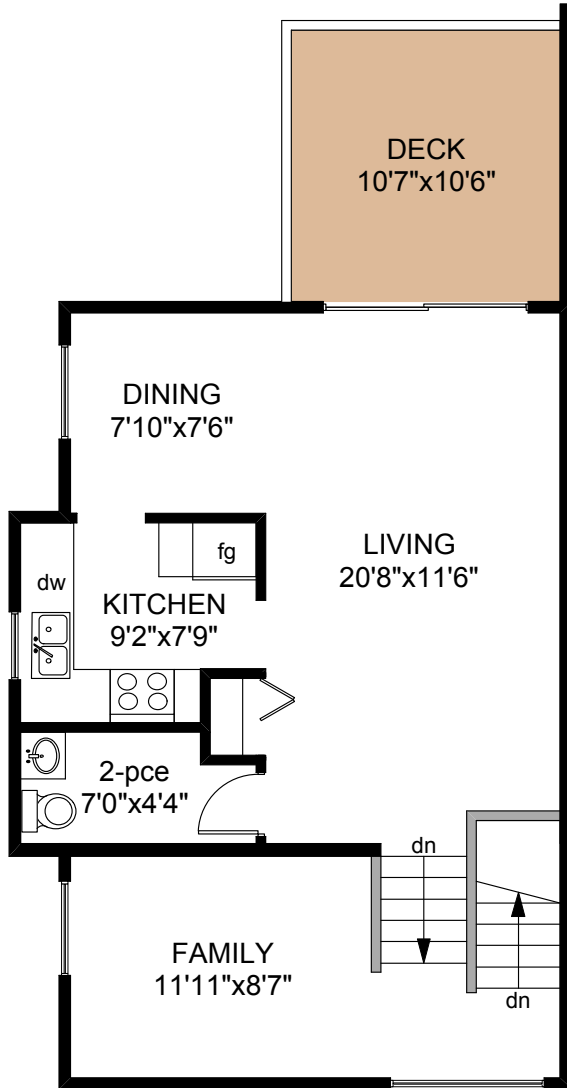

# 16 - 35 OBED AVENUE

UPPER FLOOR  
619 SQ.FT

LOWER FLOOR  
791 SQ.FT

	FINISHED SQ. FT.	UNFINISHED SQ. FT.	TOTAL SQ. FT.
UPPER	619	0	619
UPPER	791	0	791
TOTAL	1410	0	1410
PATIO	0	161	161

PREPARED FOR THE EXCLUSIVE USE OF  
KERRY BATES OF  
CRAIGILEA HOUSING CO-OPERATIVE

MEASURED ON: 07/02/13  
DRAWING FILE: 11266

Tafe Measure VICTORIA, B.C.  
Ph. 883.8894  
www.tafemeasure.com