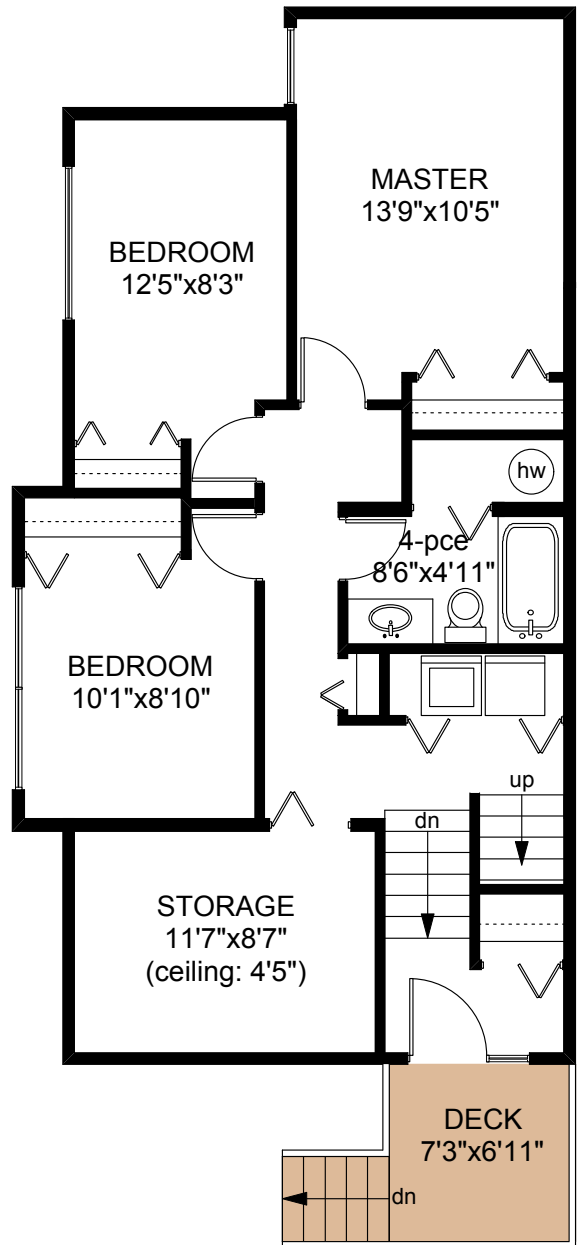

# 16 - 35 OBED AVENUE

UPPER FLOOR  
619 SQ.FT

LOWER FLOOR  
791 SQ.FT

	FINISHED SQ. FT.	UNFINISHED SQ. FT.	TOTAL SQ. FT.
UPPER	619	0	619
UPPER	791	0	791
TOTAL	1410	0	1410
PATIO	0	161	161

PREPARED FOR THE EXCLUSIVE USE OF  
KERRY BATES OF  
CRAIGILEA HOUSING CO-OPERATIVE

MEASURED ON: 07/02/13  
DRAWING FILE: 11266

Tafe Measure VICTORIA, B.C.  
Ph. 883.8894  
www.tafemeasure.com