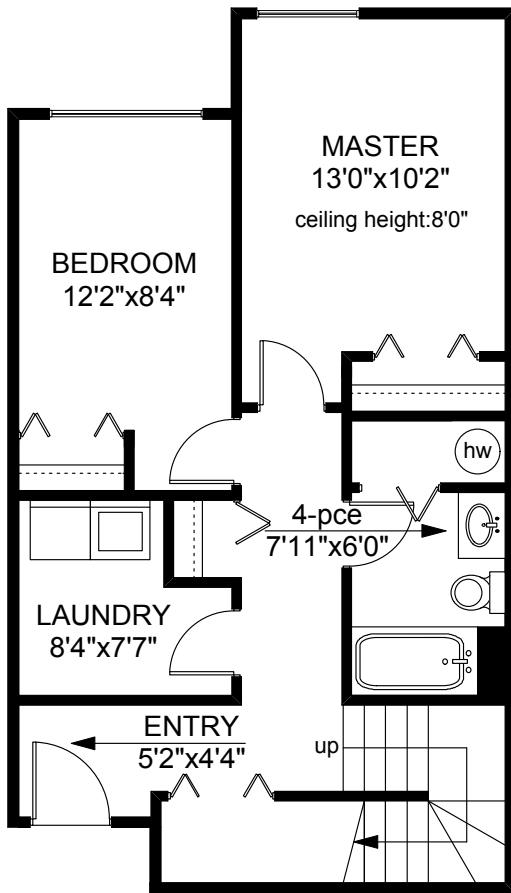

17 - 35 OBED AVENUE

MAIN FLOOR
 615 SQ.FT

UPPER FLOOR
 484 SQ.FT

	FINISHED SQ. FT.	UNFINISHED SQ. FT.	TOTAL SQ. FT.
MAIN	615	0	615
UPPER	484	0	484
TOTAL	1099	0	1099
DECK	0	89	89

PREPARED FOR THE EXCLUSIVE USE OF
 KERRY BATES OF
 CRAIGILEA HOUSING CO-OPERATIVE

MEASURED ON: 07/02/13
 DRAWING FILE: 07995

Tafe Measure VICTORIA, B.C.
 Ph. 883.8894
 www.tafemeasure.com