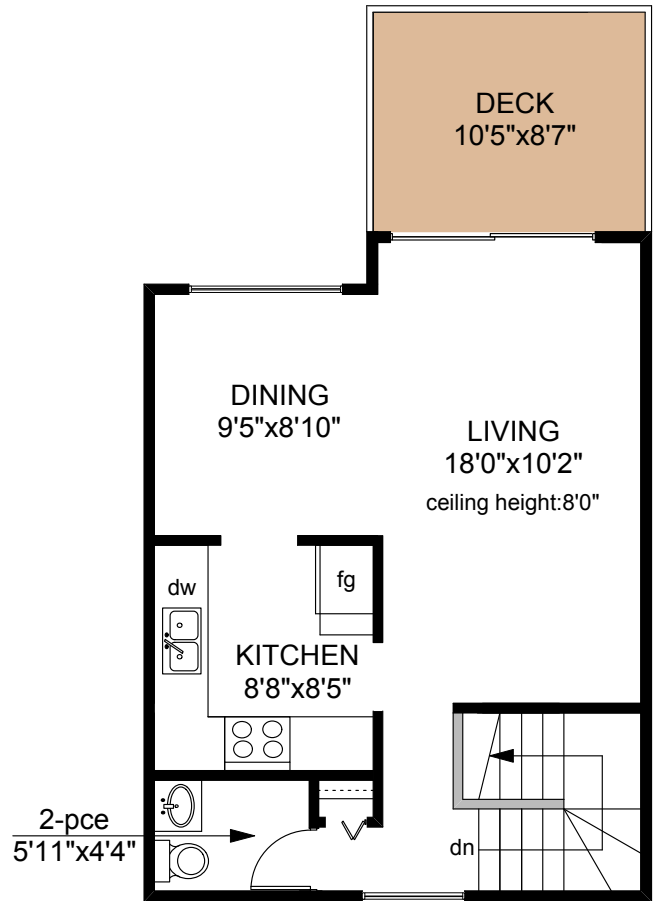

17 - 35 OBED AVENUE

MAIN FLOOR
 615 SQ.FT

UPPER FLOOR
 484 SQ.FT

	FINISHED SQ. FT.	UNFINISHED SQ. FT.	TOTAL SQ. FT.
MAIN	615	0	615
UPPER	484	0	484
TOTAL	1099	0	1099
DECK	0	89	89

PREPARED FOR THE EXCLUSIVE USE OF
 KERRY BATES OF
 CRAIGILEA HOUSING CO-OPERATIVE

MEASURED ON: 07/02/13
 DRAWING FILE: 07995

Tafe Measure VICTORIA, B.C.
 Ph. 883.8894
 www.tafemeasure.com