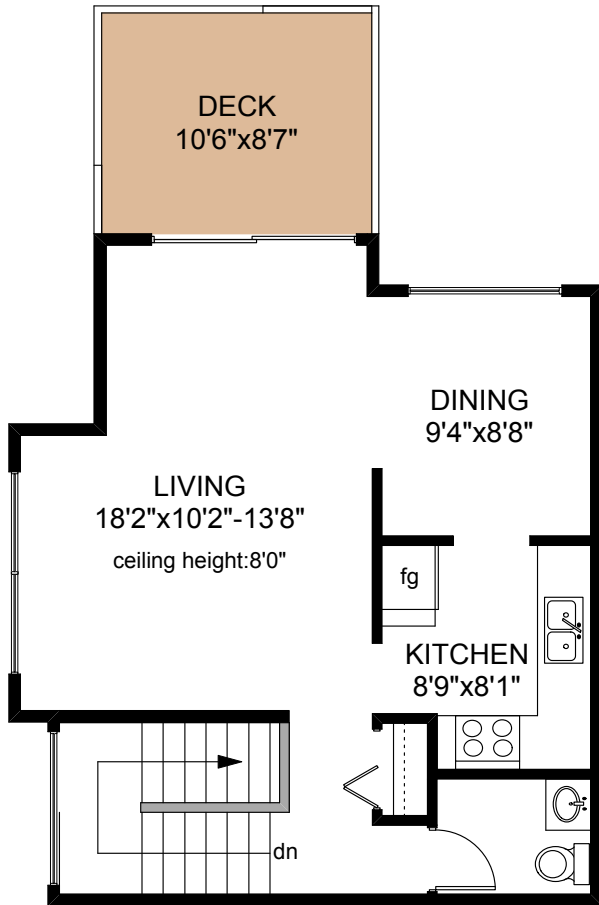

23 - 35 OBED AVENUE

UPPER FLOOR
534 SQ.FT

MAIN FLOOR
677 SQ.FT

	FINISHED SQ. FT.	UNFINISHED SQ. FT.	TOTAL SQ. FT.
MAIN	677	0	677
UPPER	534	0	534
TOTAL	1211	0	1211
PATIO	0	135	135

PREPARED FOR THE EXCLUSIVE USE OF
KERRY BATES OF
CRAIGILEA HOUSING CO-OPERATIVE

MEASURED ON: 07/02/13
DRAWING FILE: 11266

Tafe Measure VICTORIA, B.C.
Ph. 883.8894
www.tafemeasure.com