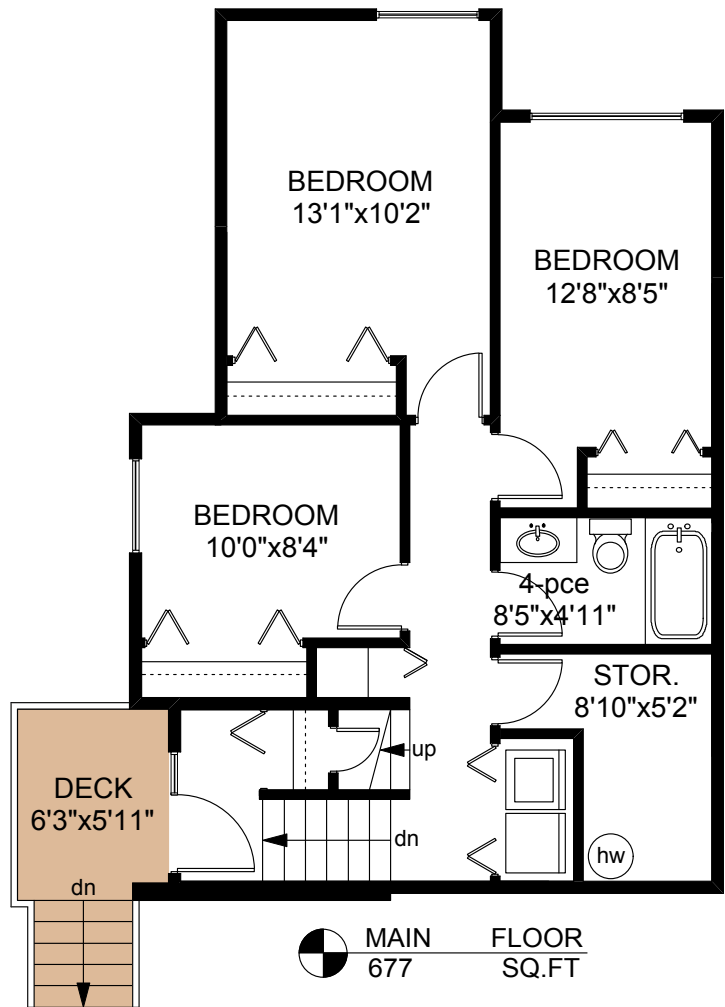

23 - 35 OBED AVENUE

UPPER FLOOR
534 SQ.FT

MAIN FLOOR
677 SQ.FT

	FINISHED SQ. FT.	UNFINISHED SQ. FT.	TOTAL SQ. FT.
MAIN	677	0	677
UPPER	534	0	534
TOTAL	1211	0	1211
PATIO	0	135	135

PREPARED FOR THE EXCLUSIVE USE OF
KERRY BATES OF
CRAIGILEA HOUSING CO-OPERATIVE

MEASURED ON: 07/02/13
DRAWING FILE: 11266

Tafe Measure VICTORIA, B.C.
Ph. 883.8894
www.tafemeasure.com