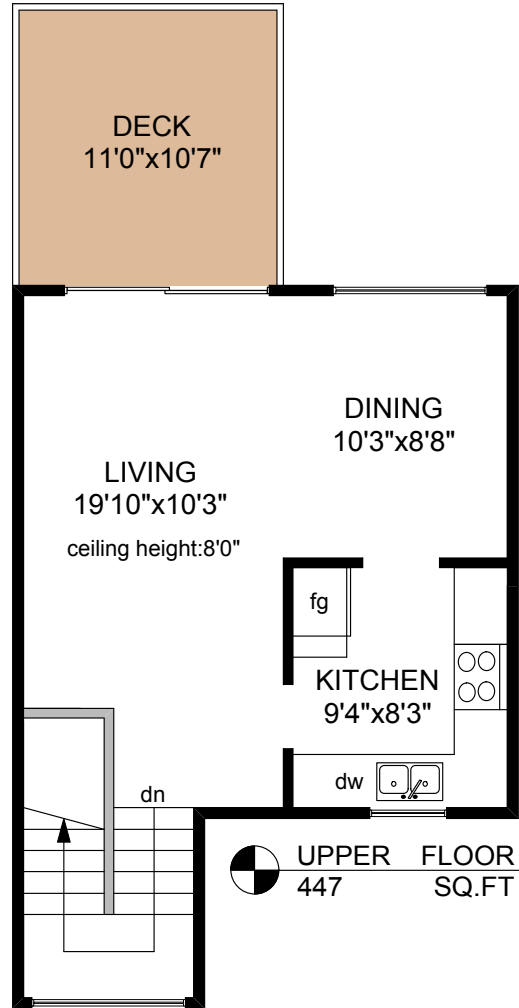

8 - 35 OBED AVENUE

	FINISHED SQ. FT.	UNFINISHED SQ. FT.	TOTAL SQ. FT.
MAIN	617	0	617
UPPER	447	0	447
TOTAL	1064	0	1064
DECK	0	116	116

PREPARED FOR THE EXCLUSIVE USE OF
 KERRY BATES OF
 CRAIGILEA HOUSING CO-OPERATIVE

MEASURED ON: 07/02/13
 DRAWING FILE: 11266

Tafe Measure VICTORIA, B.C.
 Ph. 883.8894
 www.tafemeasure.com