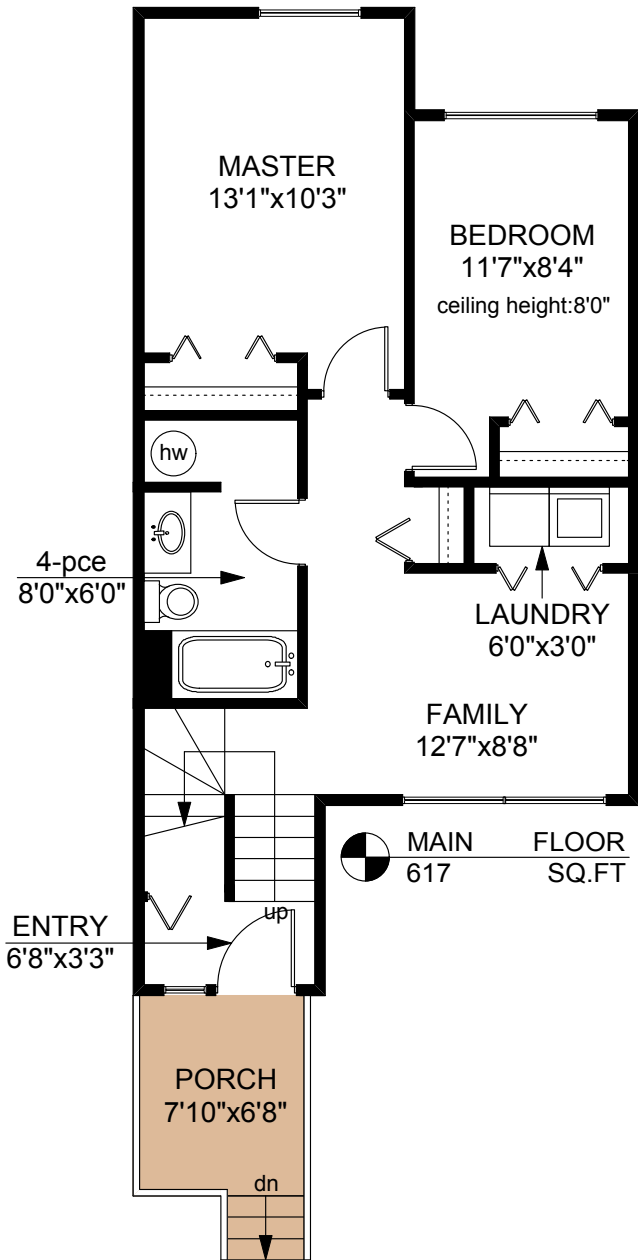

8 - 35 OBED AVENUE

	FINISHED SQ. FT.	UNFINISHED SQ. FT.	TOTAL SQ. FT.
MAIN	617	0	617
UPPER	447	0	447
TOTAL	1064	0	1064
DECK	0	116	116

PREPARED FOR THE EXCLUSIVE USE OF
 KERRY BATES OF
 CRAIGILEA HOUSING CO-OPERATIVE

MEASURED ON: 07/02/13
 DRAWING FILE: 11266

Tafe Measure VICTORIA, B.C.
 Ph. 883.8894
 www.tafemeasure.com