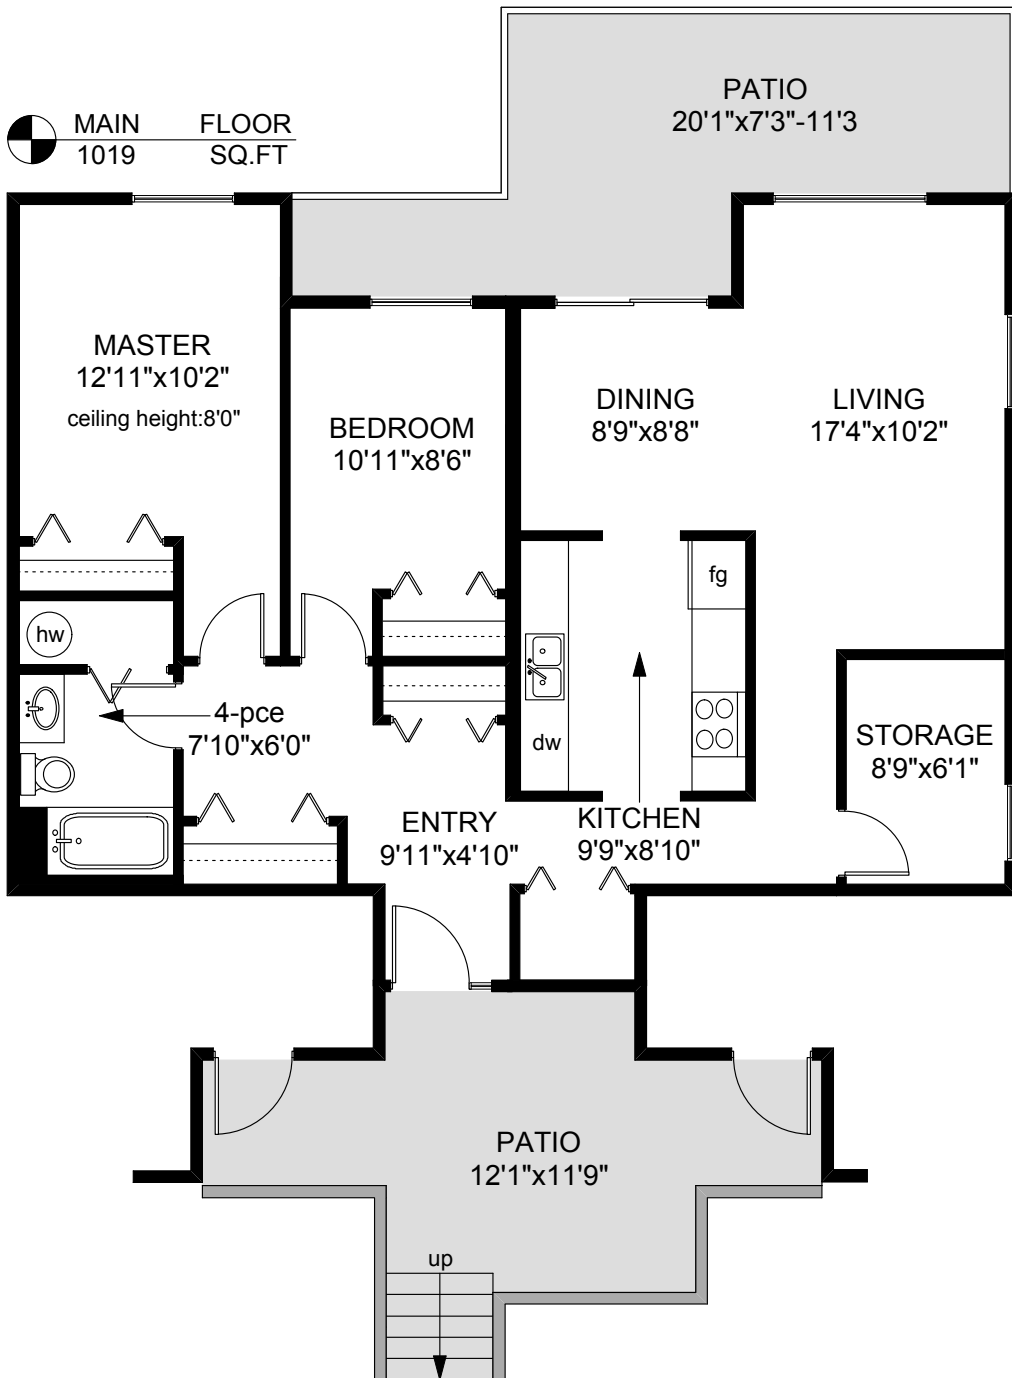

9 - 35 OBED AVENUE

	FINISHED SQ. FT.	UNFINISHED SQ. FT.	TOTAL SQ. FT.
MAIN	1019	0	1019
TOTAL	1019	0	1019
PATIOS	0	425	425

PREPARED FOR THE EXCLUSIVE USE OF
 KERRY BATES OF
 CRAIGILEA HOUSING CO-OPERATIVE

MEASURED ON: 07/02/13
 DRAWING FILE: 07995

Tafe Measure
 VICTORIA, B.C.
 Ph. 883.8894
 www.tafemeasure.com